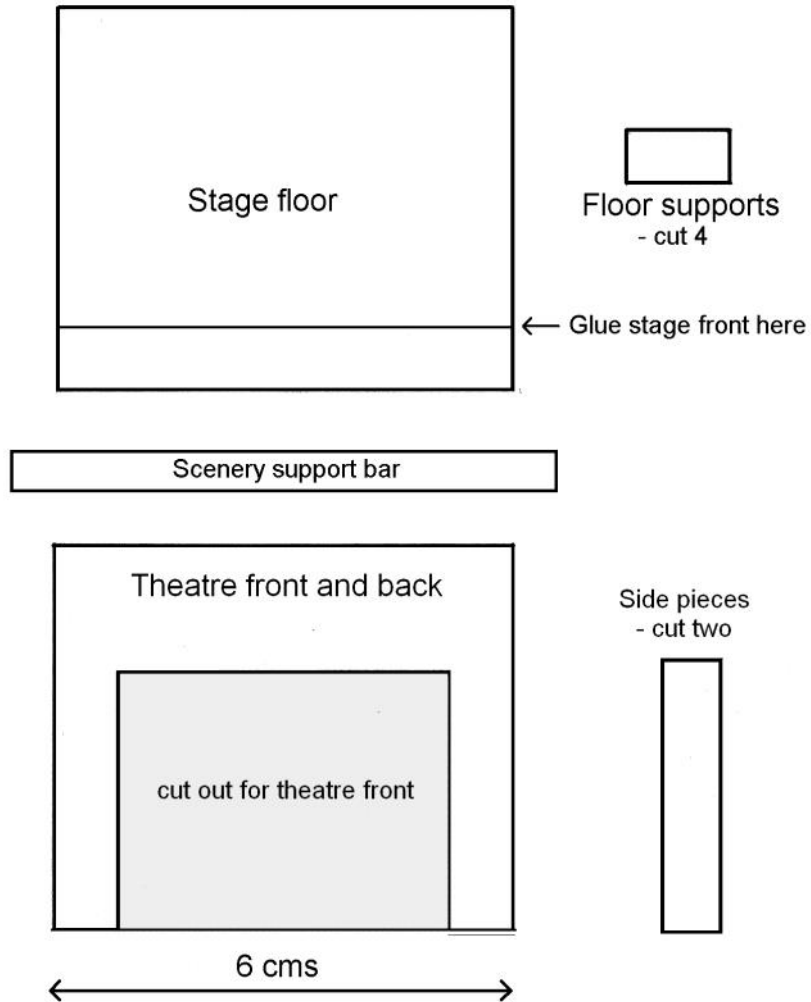

THEATRE TEMPLATES

Print and cut out, ensuring that the 6cms (2 3/8") scale shown below is exactly 6cms.

TEMPLATES FOR MINIATURE THEATRE

THEATRE SCENERY

Print ensuring that the 6cms scale shown = 6cms (2 3/8")